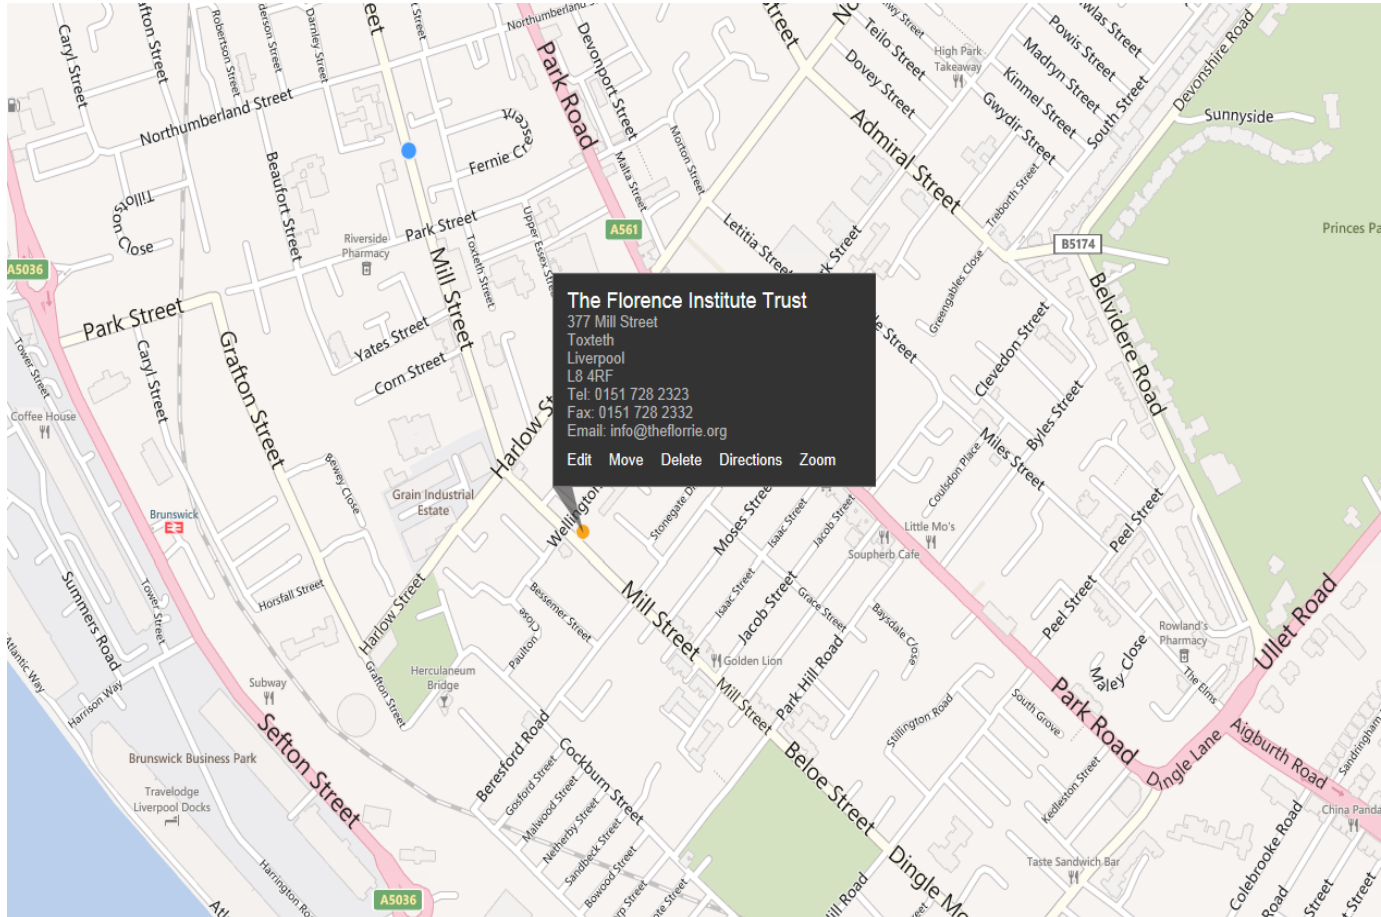

the florrie

Map:

Buses available:

- **Buses to Park Road 4, 4A, 4B, 82, 82A, 82B, 82C, 82D, 202, 204.**
- **The nearest train station is Brunswick and St Michaels.**

Walking Directions from Park Road:

- 1. Turn into Wellington Road walk for 0.2 miles**
- 2. Take a right onto Mill Street**
- 3. Destination will be on the right**

the florrie

Walking Directions from Brunswick Station

- 1. Head southeast on Caryl St toward Caryl Grove** **161 ft**
- 2. Continue onto Horsfall St** **397 ft**
- 3. Turn right onto Grafton St** **299 ft**
- 4. Turn left onto Harlow St** **0.2 mi**
- 5. Turn right onto Mill St**
Destination will be on the left **236 ft**